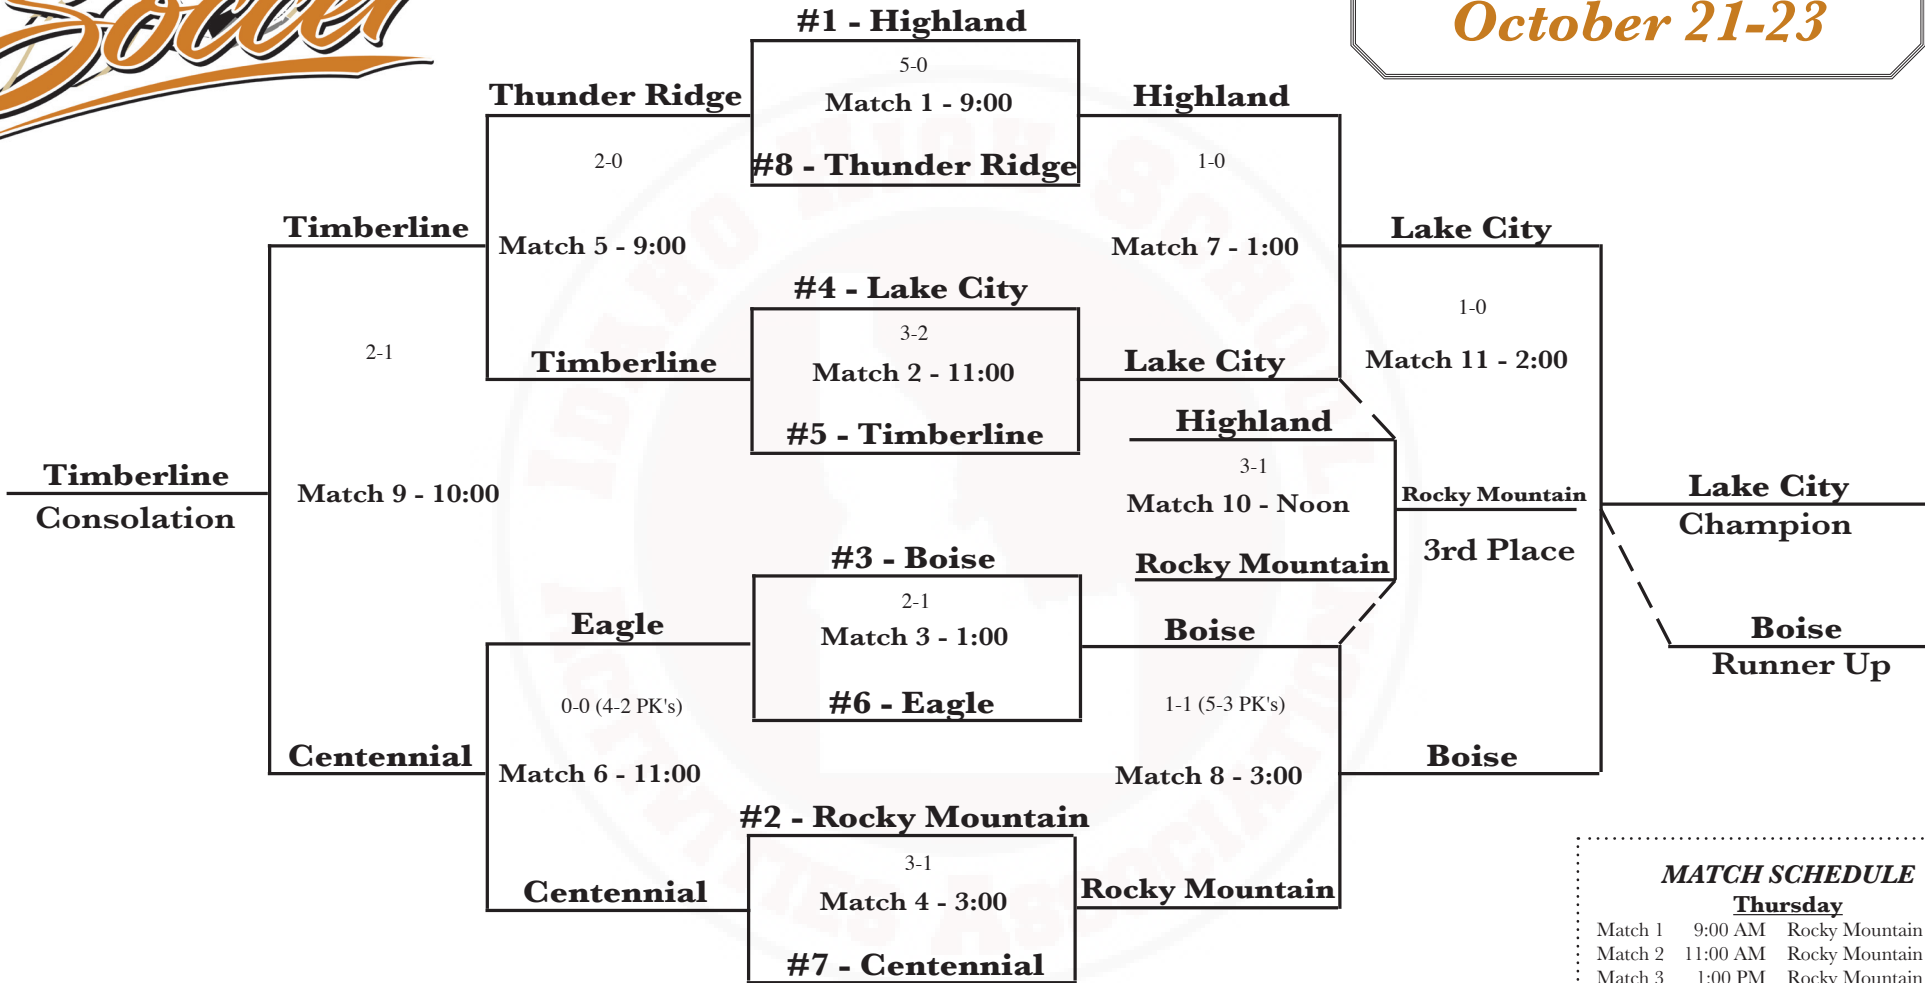

5A Girls
Rocky Mountain HS
October 21-23

1-2B - Coeur d'Alene
 2-0
 Lewiston HS
 1:00 PM (Pacific)
 Saturday, October 16
3E - Eagle

State Play-In Match

MATCH SCHEDULE

Thursday		
Match 1	9:00 AM	Rocky Mountain HS
Match 2	11:00 AM	Rocky Mountain HS
Match 3	1:00 PM	Rocky Mountain HS
Match 4	3:00 PM	Rocky Mountain HS
Friday		
Match 5	9:00 AM	Rocky Mountain HS
Match 6	11:00 AM	Rocky Mountain HS
Match 7	1:00 PM	Rocky Mountain HS
Match 8	3:00 PM	Rocky Mountain HS
Saturday		
Match 9	10:00 AM	Rocky Mountain HS
Match 10	NOON	Rocky Mountain HS
Match 11	2:00 PM	Rocky Mountain HS